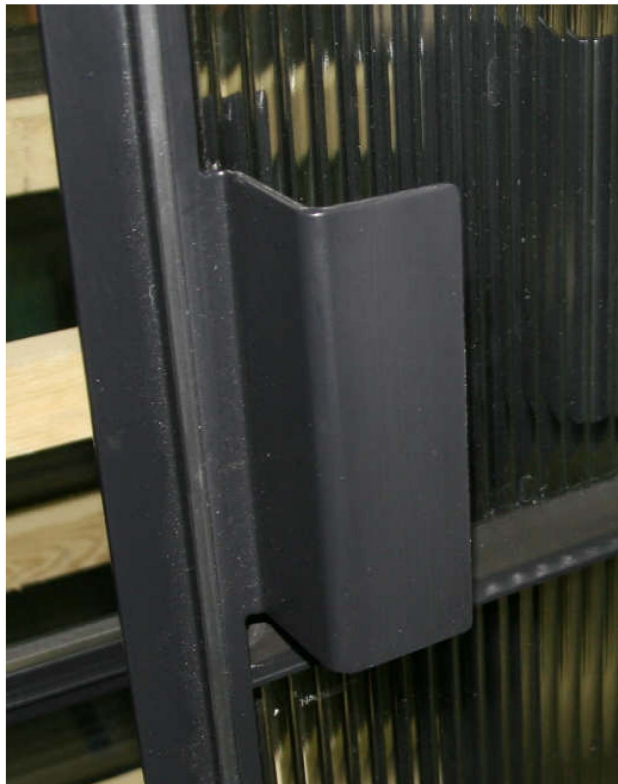

TENSION CATCHES  
AT HEAD & CILL.

PULL HANDLES.

**1** Scale: 1:2

**2** Scale: 1:2

PULL HANDLE  
INSIDE & OUTSIDE

**1** No. REQUIRED.  
VIEWED FROM OUTSIDE OF SHOWER.

L-SHAPED PULL HANDLE  
(4mm STEEL PLATE)

Z-SHAPED PULL HANDLE  
(4mm STEEL PLATE)

# Fabco Sanctuary

Unit 1 Hobbs New Barn  
Climping, Littlehampton  
West Sussex, BN17 5RE

Tel: 01903 718808 Fax: 01903 718903  
Email: enquiries@fabcosanctuary.com

**SPECIFICATION:**

RAL COLOUR TO BE CONFIRMED.  
PULL HANDLES INSIDE AND OUTSIDE BY FABCO, AS SHOWN.  
TENSION CATCHES AT HEAD & CILL.  
STANDARD BUTT HINGES PER LEAF.  
6mm TOUGHENED GLASS EXTERNALLY GLAZED WITH SILICONE.