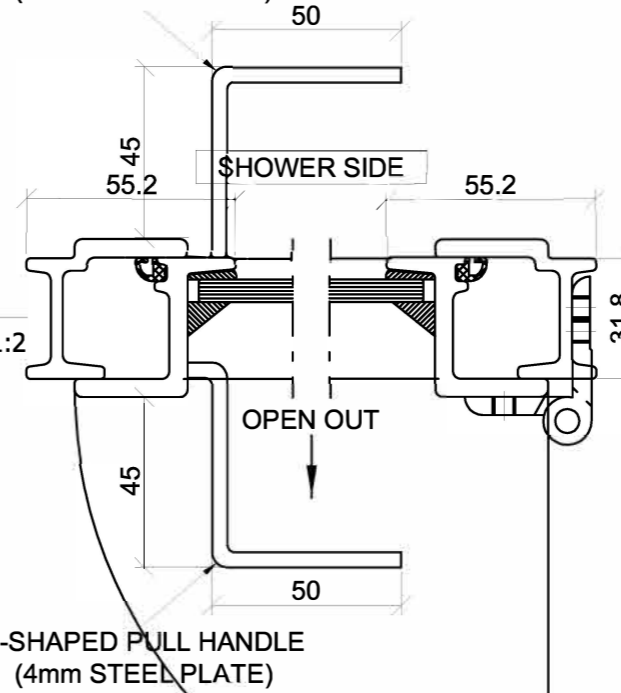

TENSION CATCHES  
AT HEAD & CILL.

PULL HANDLES.

**1** Scale: 1:2

**2** Scale: 1:2

PULL HANDLE  
INSIDE & OUTSIDE

**1** No. REQUIRED.  
VIEWED FROM OUTSIDE OF SHOWER.

L-SHAPED PULL HANDLE  
(4mm STEEL PLATE)

Z-SHAPED PULL HANDLE  
(4mm STEEL PLATE)

DRAWN:

PAGE SIZE: A3

SCALE: 1:2 & 1:20

DRAWING No: XXXX-1