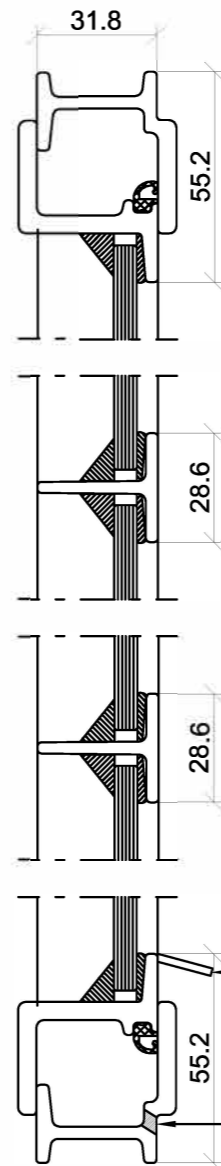

TENSION CATCHES  
AT HEAD & CILL.

PULL HANDLES.

**1** Scale: 1:2

**2** Scale: 1:2

PULL HANDLE  
INSIDE & OUTSIDE

**1** No. REQUIRED.  
VIEWED FROM OUTSIDE OF SHOWER.

L-SHAPED PULL HANDLE  
(4mm STEEL PLATE)

Z-SHAPED PULL HANDLE  
(4mm STEEL PLATE)

**PROJECT NAME :**

XXXX

**PROJECT No :**

XXXX

**TITLE :**

TYPICAL SHOWER DOOR

**REVISION:**

DATE: 10 DECEMBER 2015

DRAWN:

PAGE SIZE: A3

SCALE: 1:2 & 1:20

DRAWING No: XXXX-1