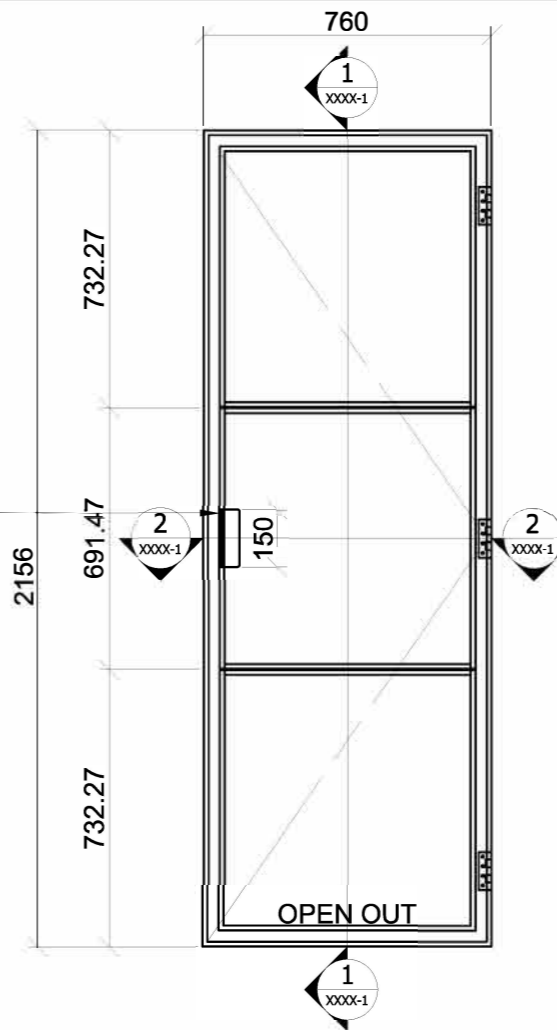

TENSION CATCHES  
AT HEAD & CILL.

PULL HANDLES.

**1** Scale: 1:2

**2** Scale: 1:2

PULL HANDLE  
INSIDE & OUTSIDE

**1** No. REQUIRED.  
VIEWED FROM OUTSIDE OF SHOWER.

L-SHAPED PULL HANDLE  
(4mm STEEL PLATE)

Z-SHAPED PULL HANDLE  
(4mm STEEL PLATE)

DRAWN:

PAGE SIZE: A3

SCALE: 1:2 & 1:20

DRAWING No: XXXX-1